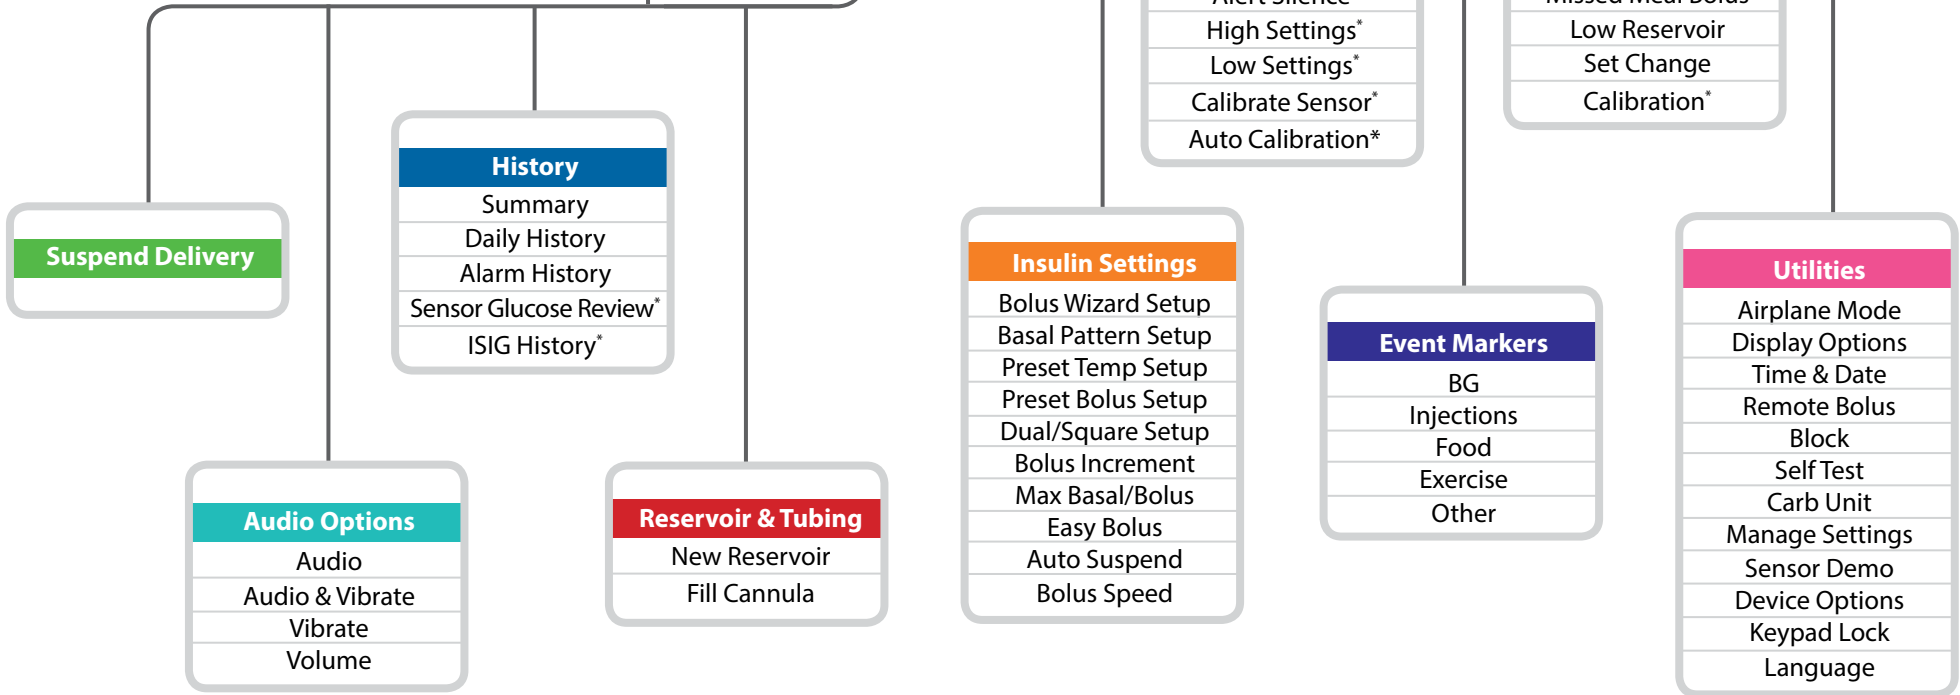

Menu Map

Home Screen

Press  

Basic Menu Map

*Only available when Sensor feature is on.